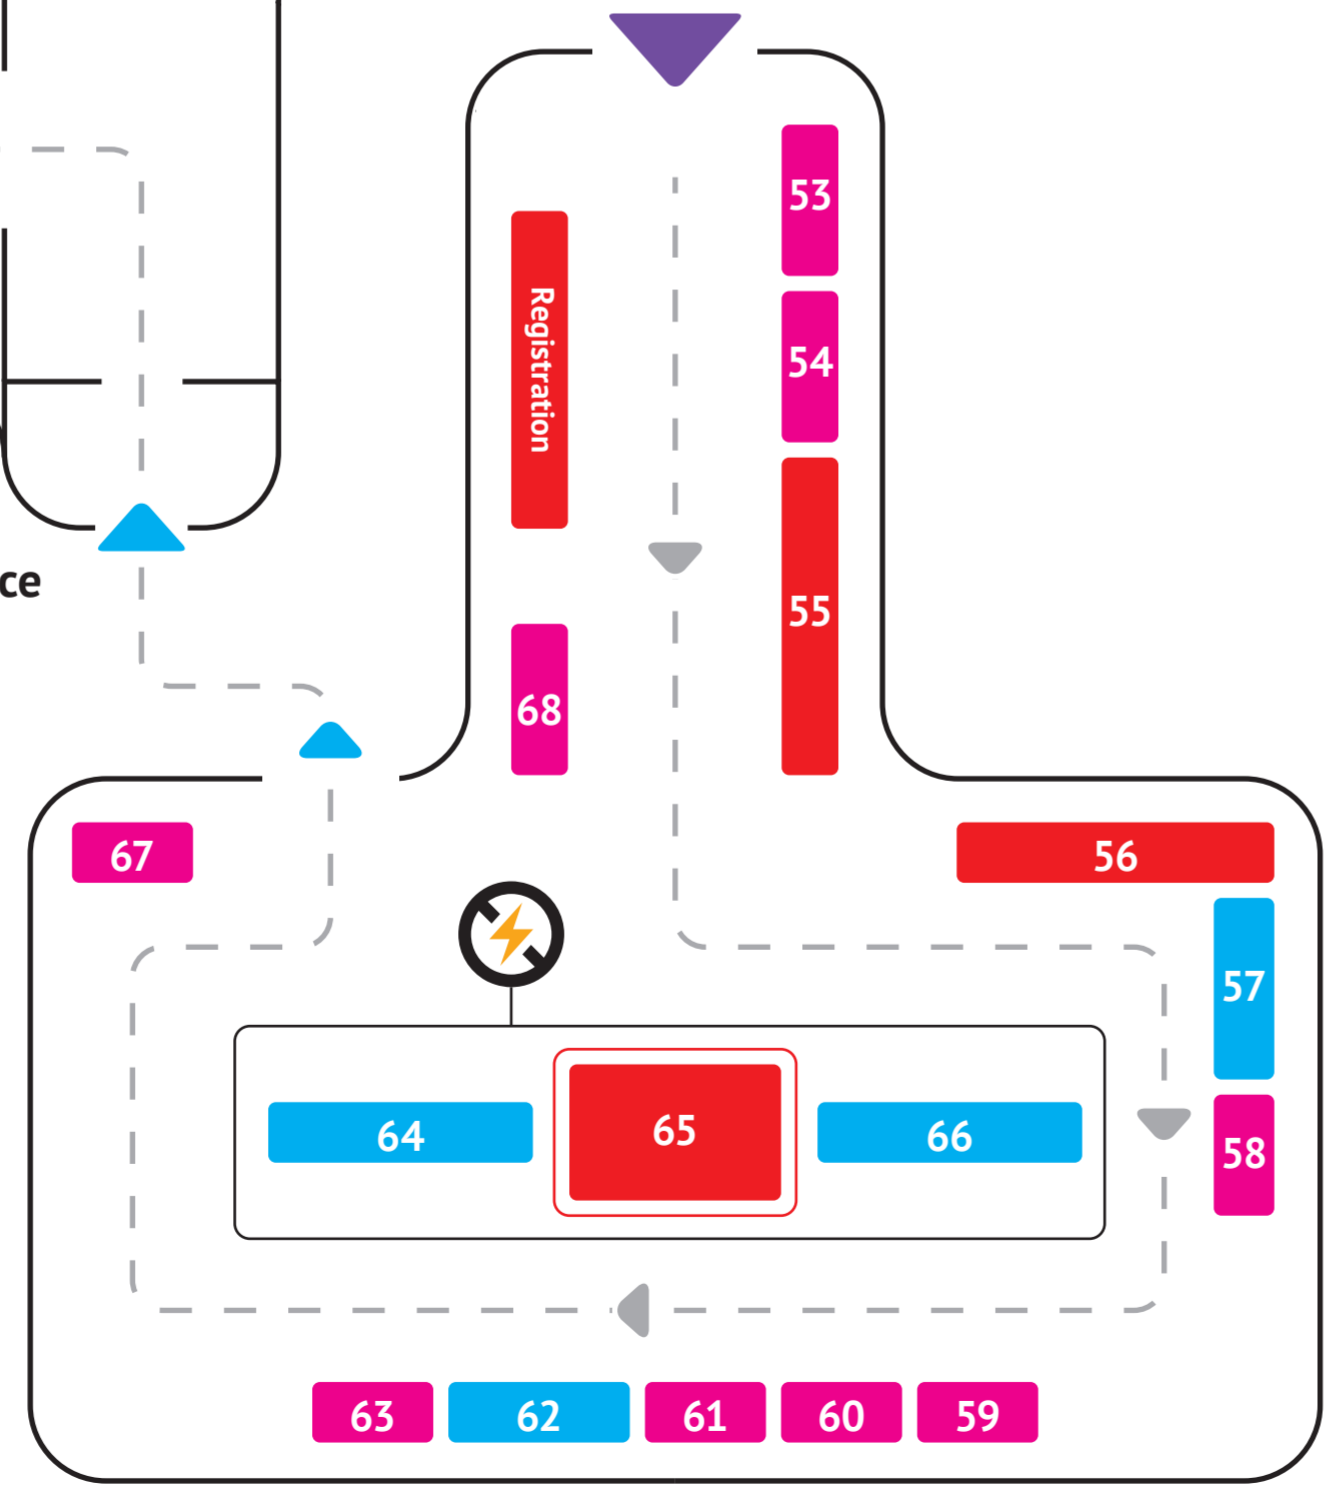

# Mansion

The Harland

The Verron

\* No back board or large banners here.

Mansion Entrance

Registration Entrance

Stairs

Refreshments

Exit

Car Parking

# Suffolk Marquees

- 4ft
- 6ft
- 8ft
- 10ft
- 12ft

Reductions available if table, cloth or electric are not needed - please see Booking Form.