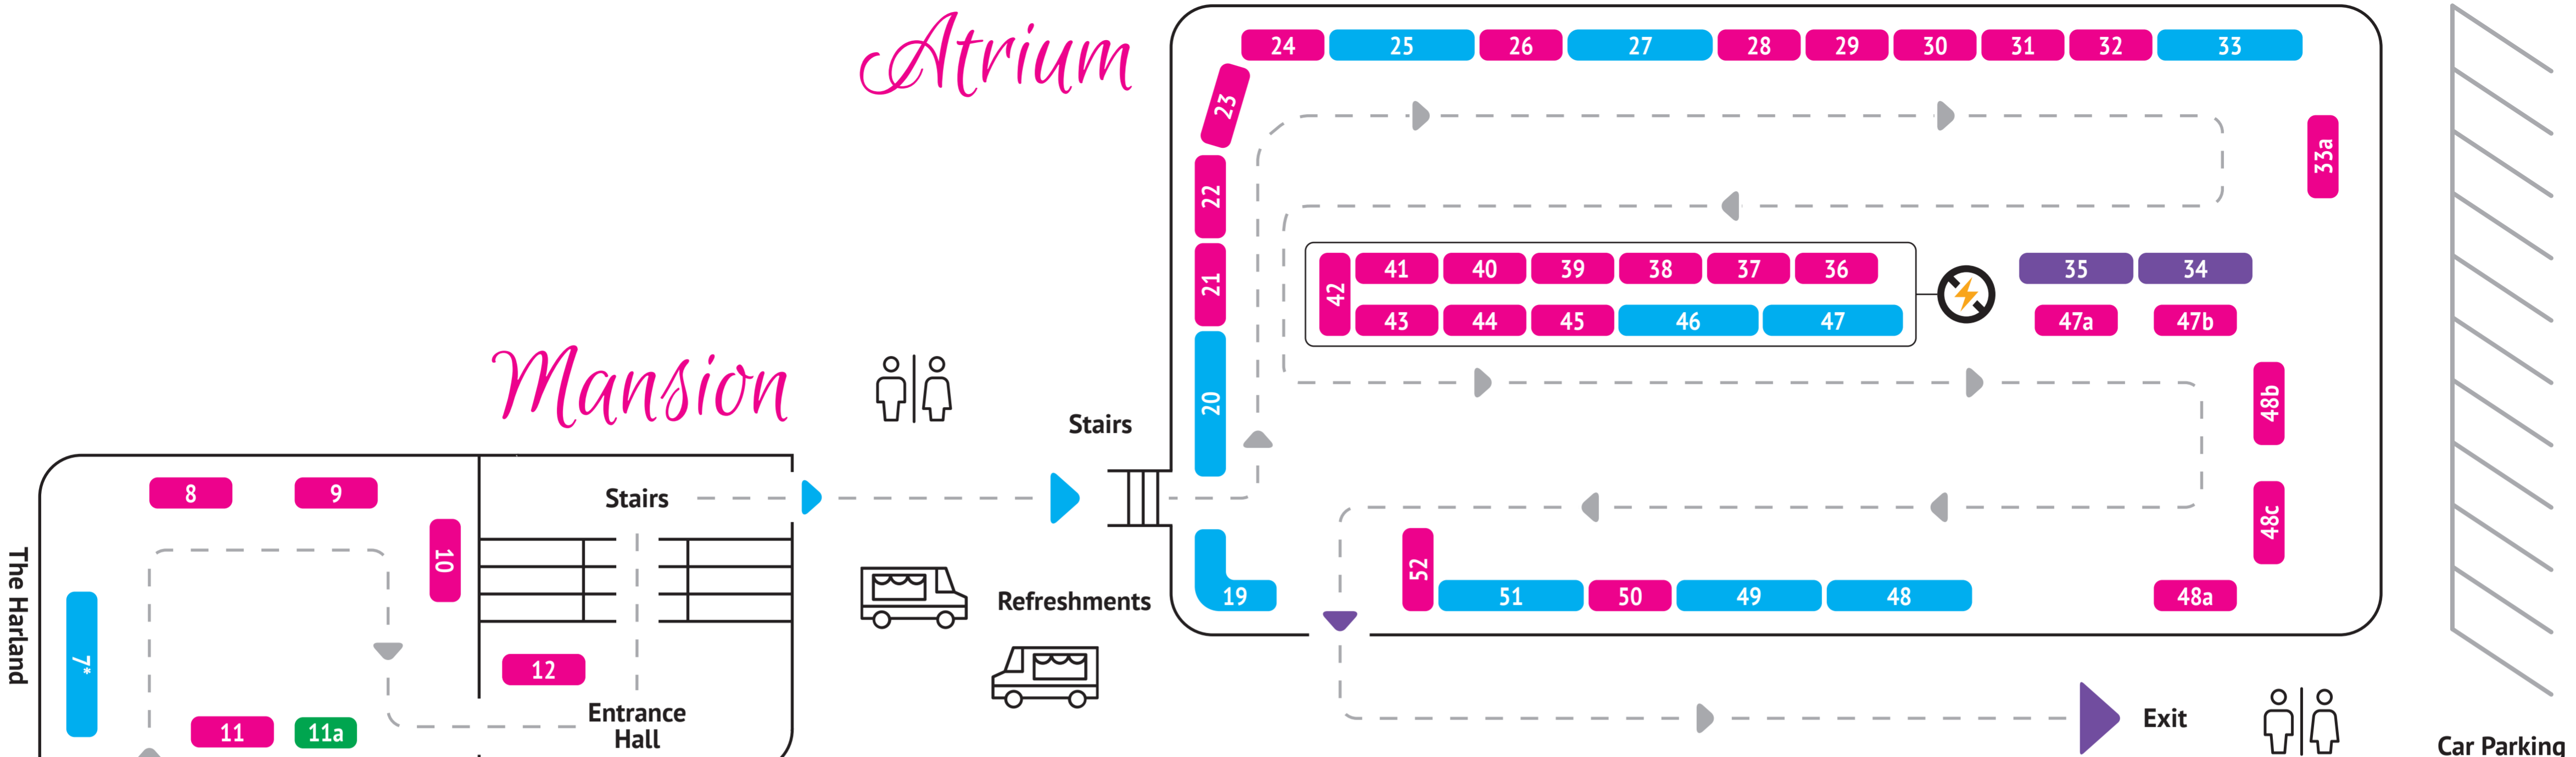

# Atrium

# Mansion

The Harland

The Verron

\* No back board or large banners here.

Mansion Entrance

Registration Entrance

Stairs

Refreshments

Exit

Car Parking

# Suffolk Marquees

- 4ft
- 6ft
- 8ft
- 10ft
- 12ft

Reductions available if table, cloth or electric are not needed - please see Booking Form.