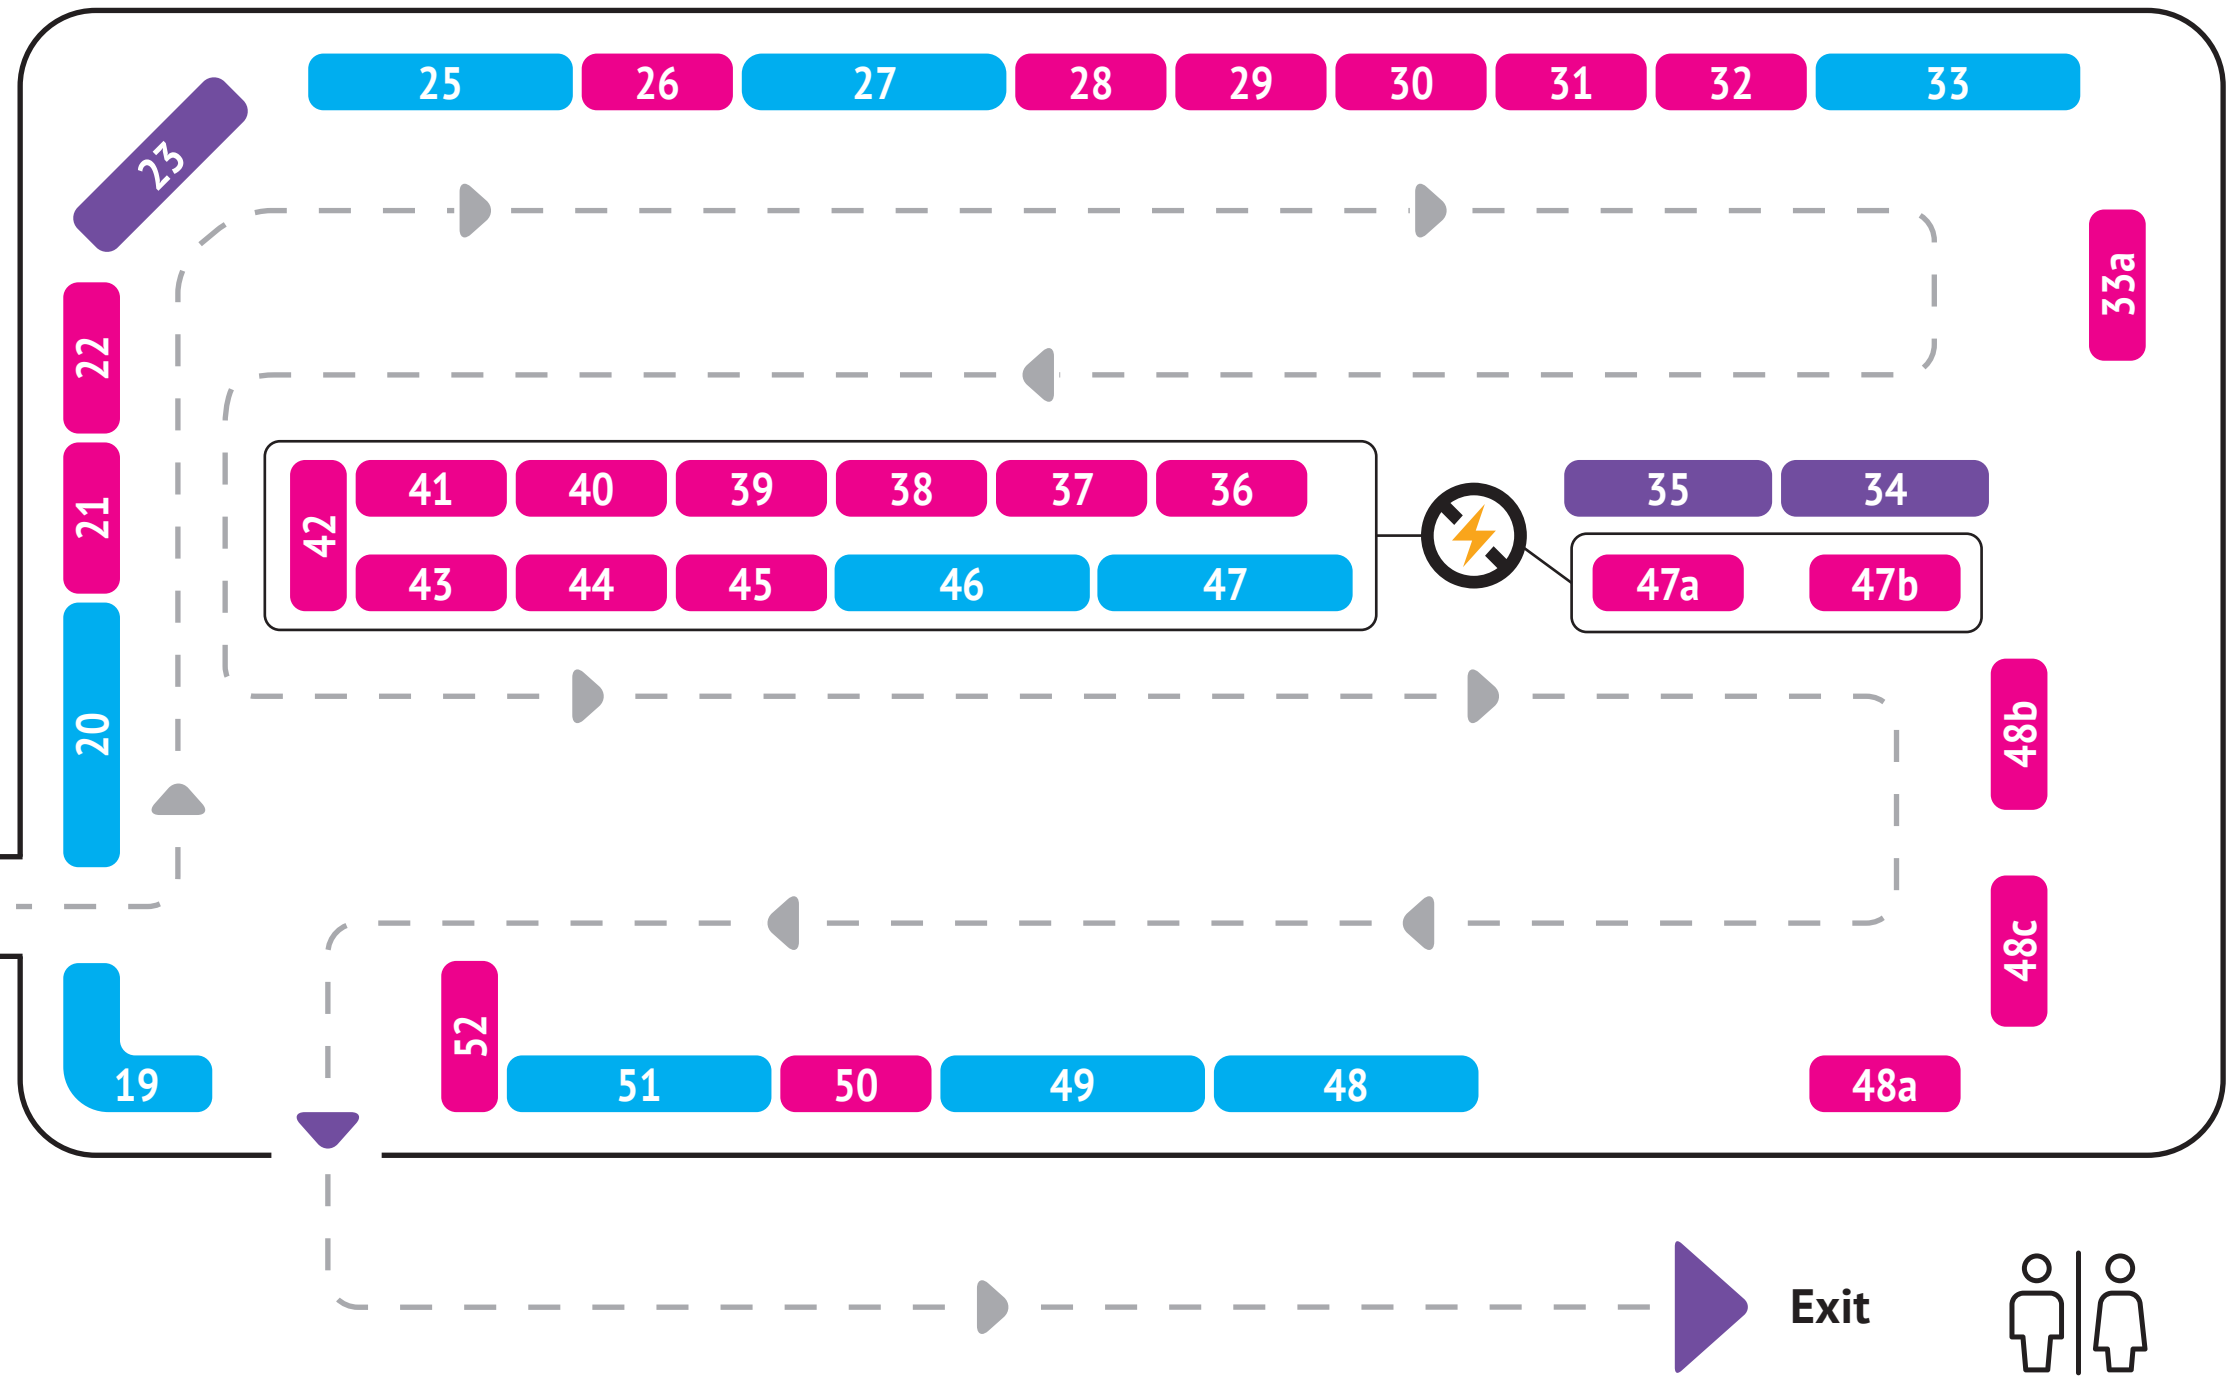

- Follow signage for exits
- Plan is for guidance only - not to scale

Atrium

Mansion

The Suffolk Wedding Show

Suffolk Marquees

	6ft	£195
	8ft	£210
	10ft	£265
	12ft	£355

No electric
 Reductions available if table, cloth or electric are not needed – please see Booking Form.

* No back board or large banners here.