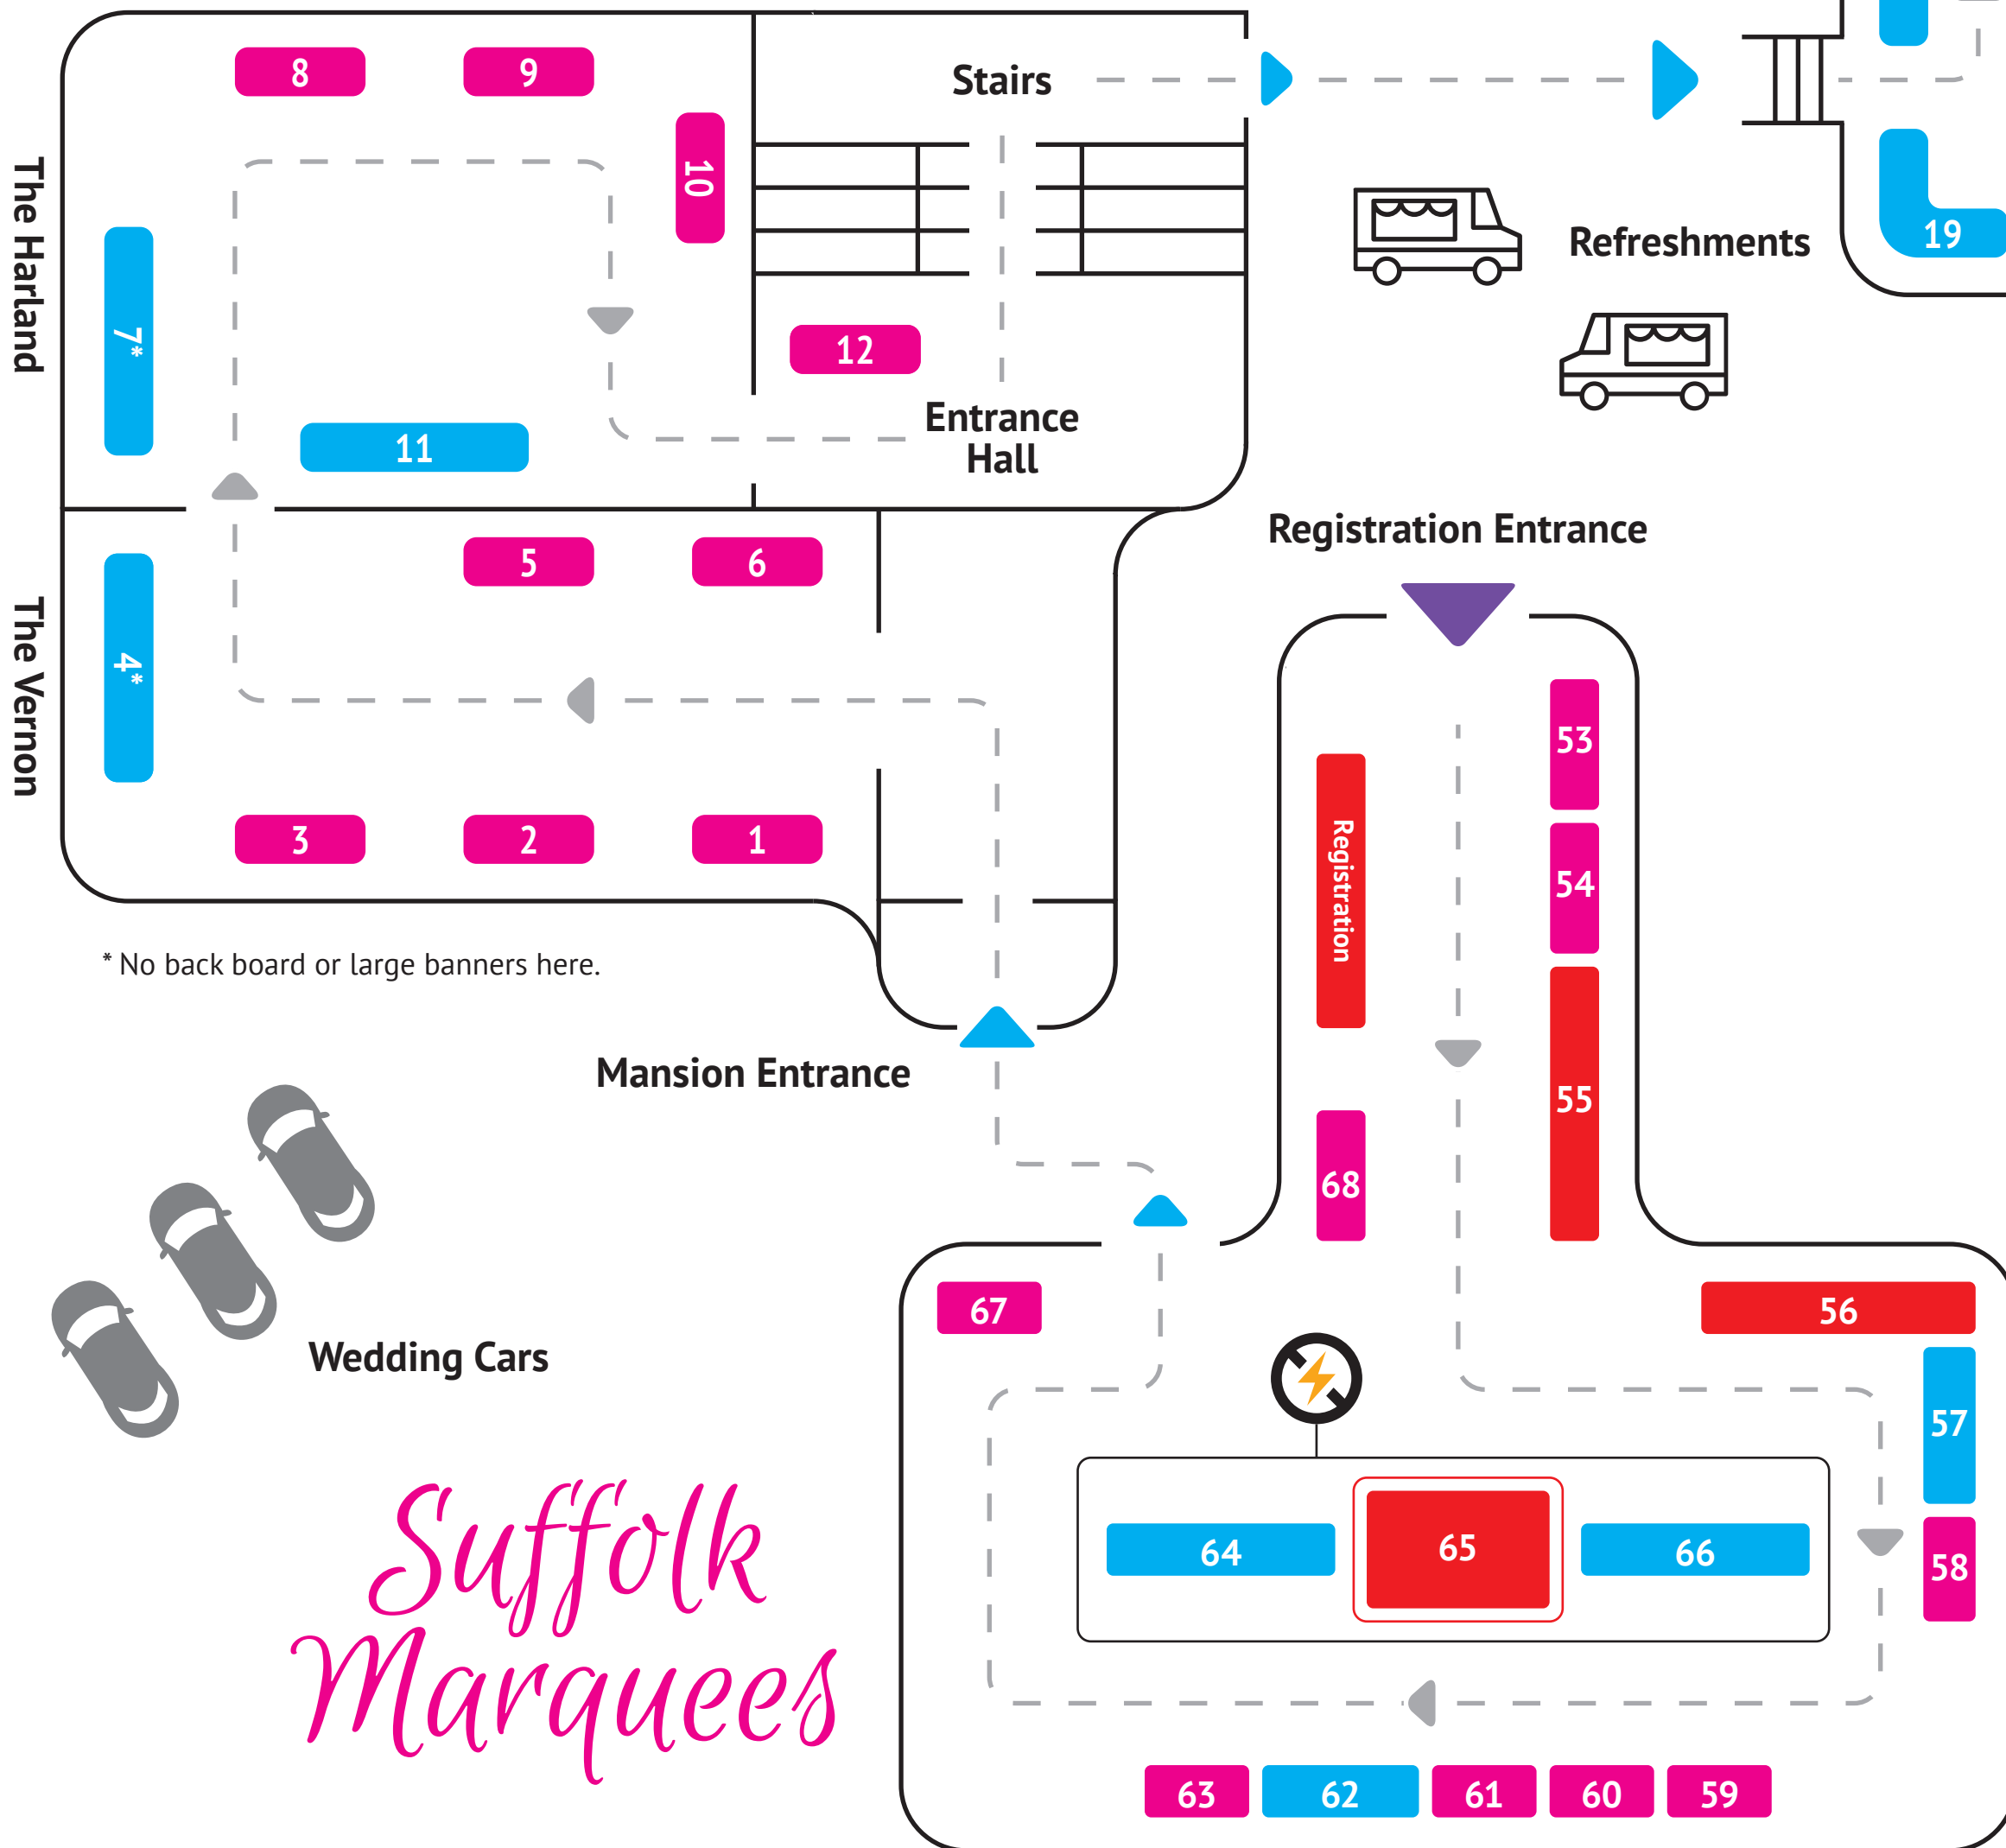

- Follow signage for exits
- Plan is for guidance only - not to scale

Atrium

Mansion

The Suffolk Wedding Show

Suffolk Marquees

	6ft	£195
	8ft	£210
	10ft	£265
	12ft	£355

No electric
 Reductions available if table, cloth or electric are not needed – please see Booking Form.

* No back board or large banners here.