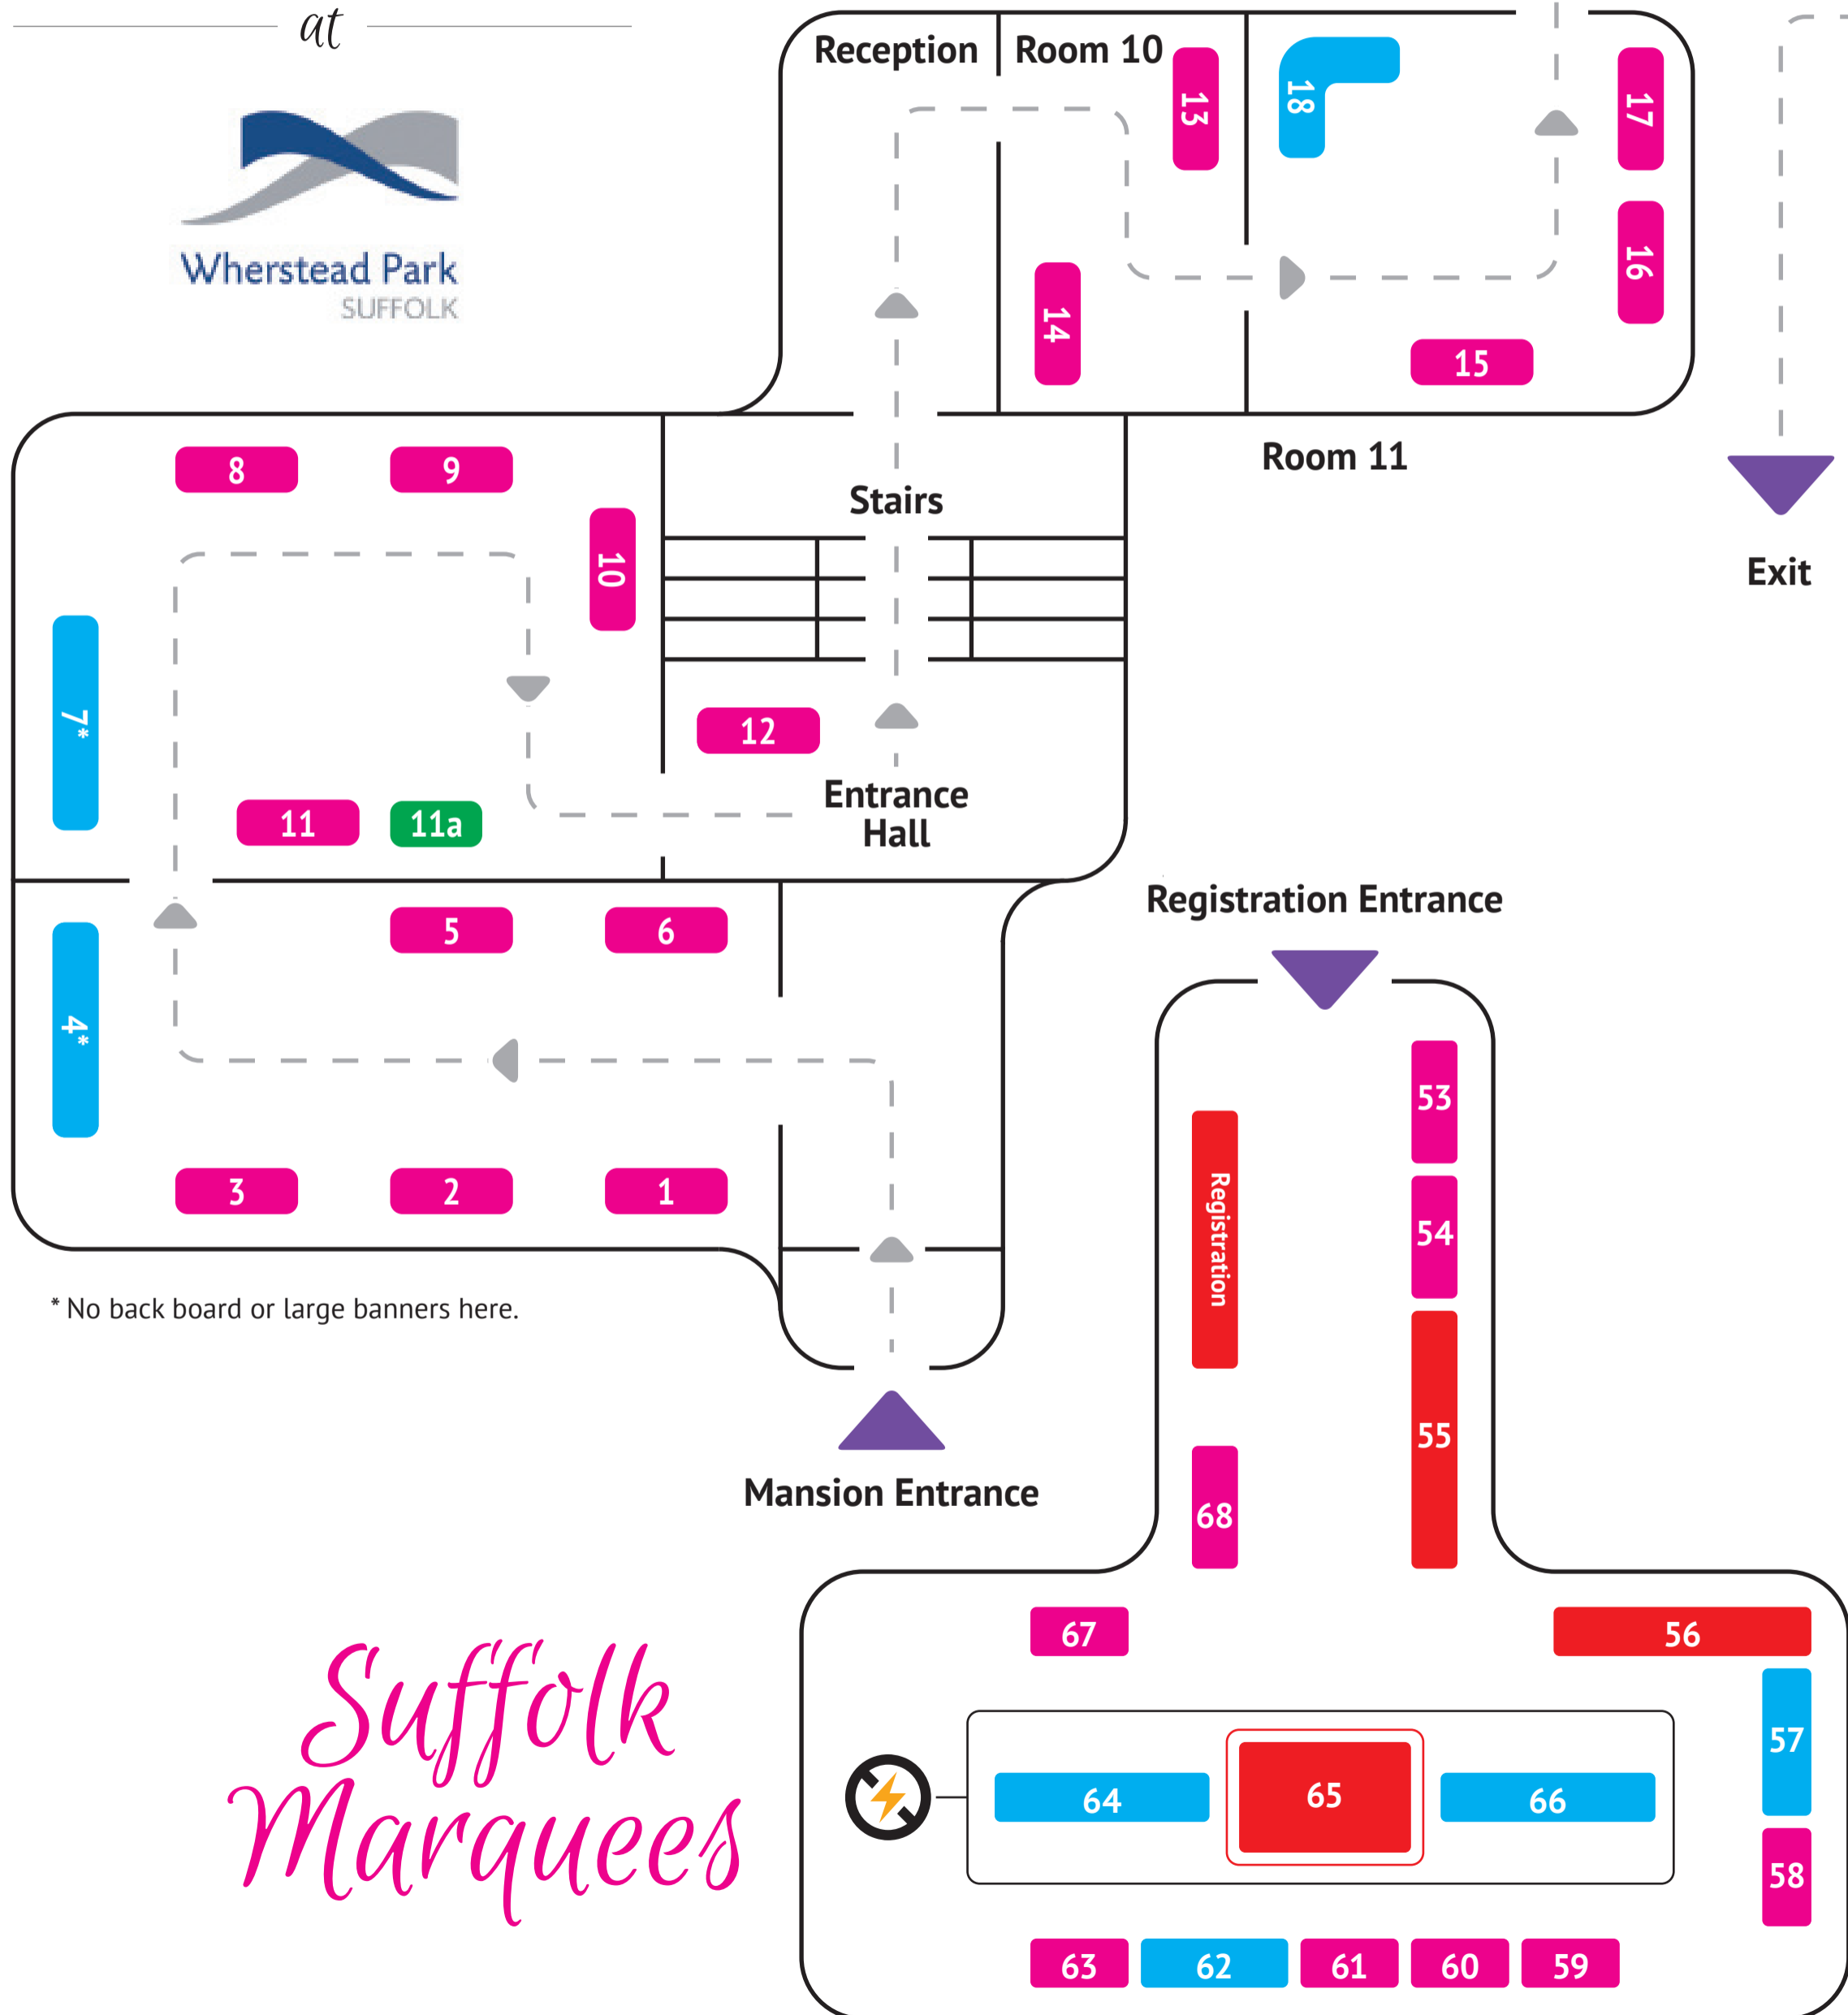

# The Suffolk Wedding Show

at

## Mansion

The Harland

The Vernon

\* No back board or large banners here.

## Suffolk Marquees